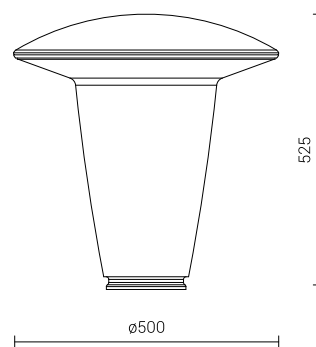

Atlantis frozen painted black PMMA with cap

Code	Symbol	Colour	Material type	Luminaire types	Max power of luminaire	Lamp diffuser neck	Volume	Luminaire net weight
662368	Atlantis frozen painted black PMMA with cap	Cap painted black	Frosted PMMA	OPA-1	Sodium and metal halide - 150W	150mm	0,13m ³	2,63kg
670368	Atlantis frozen painted other PMMA with cap	Cap painted other colour	Frosted PMMA	OPA-1	Sodium and metal halide - 150W	150mm	0,13m ³	2,63kg