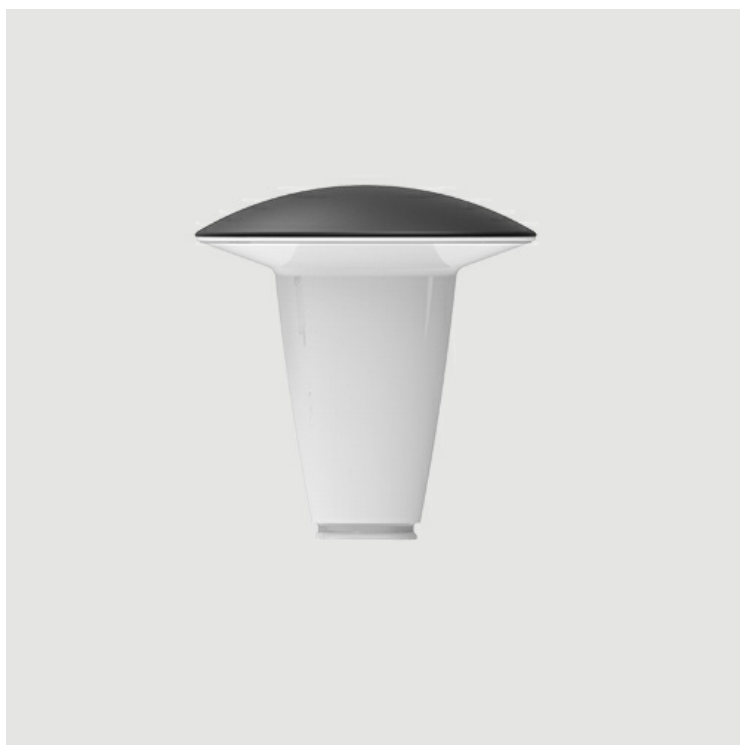

Atlantis frozen painted black PMMA with cap

Code	Symbol	Colour	Material type	Luminaire types	Max power of luminaire	Lamp diffuser neck	Volume	Luminaire net weight
662368	Atlantis frozen painted black PMMA with cap	Cap painted black	Frosted PMMA	OPA-1	Sodium and metal halide - 150W	150mm	0,13m ³	2,63kg
670368	Atlantis frozen painted other PMMA with cap	Cap painted other colour	Frosted PMMA	OPA-1	Sodium and metal halide - 150W	150mm	0,13m ³	2,63kg