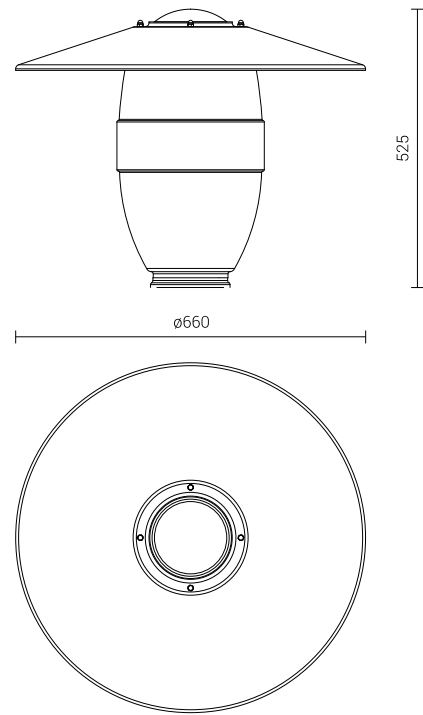

AURIS I Maxi pc k-150

Code	Symbol	Colour	Material type	Luminaire types	Max power of luminaire	Lamp diffuser neck	Volume	Luminaire net weight
671362	AURIS I Maxi pc k-150	Transparent	PC	OPA-1	sodium and metal halide - 150W	150mm	0,04m ³	1,9kg

Additional elements

Code	Name	Colour	Material	Externat diameter
923662	Auris I Maxi cap	black	aluminium sheet	660mm
923663	Auris I Maxi cap	other colour	aluminium sheet	660mm