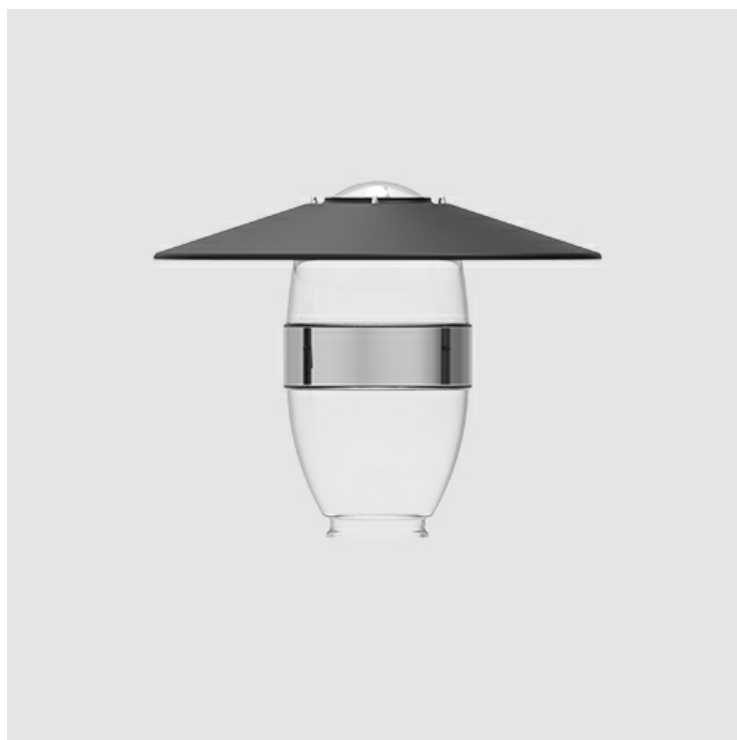

AURIS Maxi 500 pc k-150

Code	Symbol	Colour	Material type	Luminaire types	Max power of luminaire	Lamp diffuser neck	Volume	Luminaire net weight
660362	AURIS Maxi 500 pc k-150	Transparent	PC	OPA-1	Sodium and metal halide - 150W	150mm	0,04m ³	2kg

Additional elements

Code	Name	Colour	Material	Externat diameter
923662	Auris Maxi cap	black	aluminium sheet	660mm
923663	Auris Maxi cap	other colour	aluminium sheet	660mm