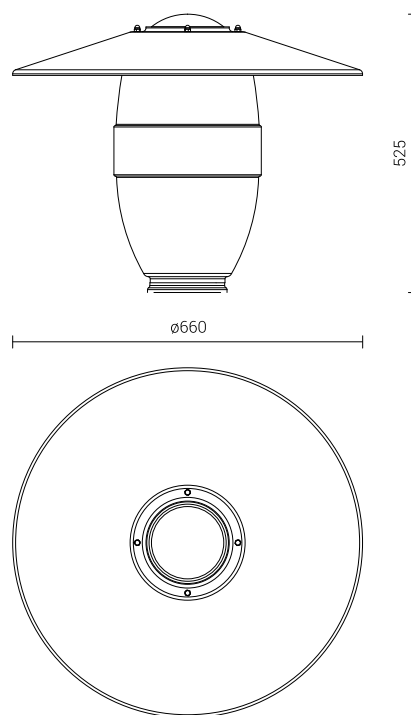

AURIS Maxi 500 pc k-150

Code	Symbol	Colour	Material type	Luminaire types	Max power of luminaire	Lamp diffuser neck	Volume	Luminaire net weight
660362	AURIS Maxi 500 pc k-150	Transparent	PC	OPA-1	Sodium and metal halide - 150W	150mm	0,04m ³	2kg

Additional elements

Code	Name	Colour	Material	Externat diameter
923662	Auris Maxi cap	black	aluminium sheet	660mm
923663	Auris Maxi cap	other colour	aluminium sheet	660mm