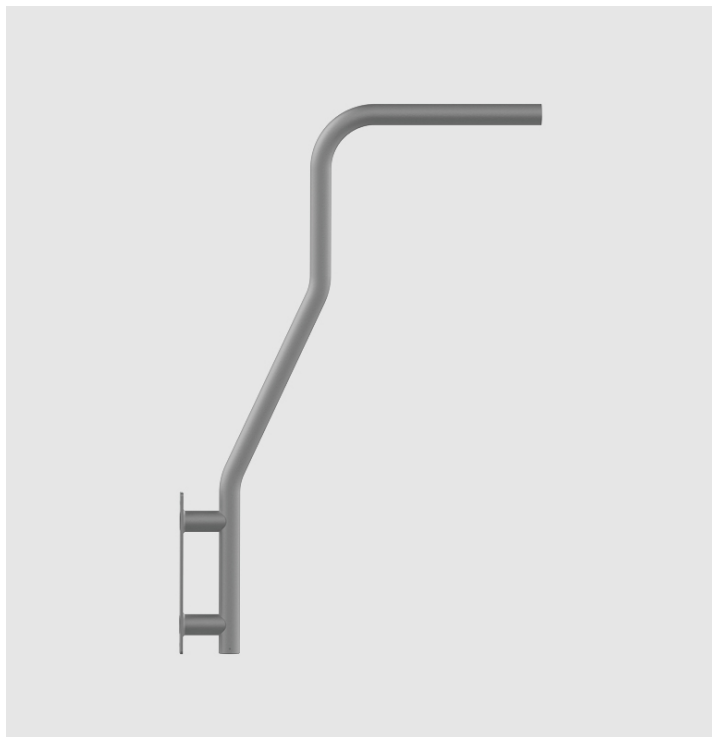

Aluminium extension arms KA-19

Anodising: 10 colours, each with possibility of chemical brightening

Finish: grinded, anodised aluminium

Packing: sleeve material

Code	Symbol	Net weight	Approximate unit volume	Luminaire mounting diameter
478190	KA-19	6kg	0,021m ³	ø60x50-200mm