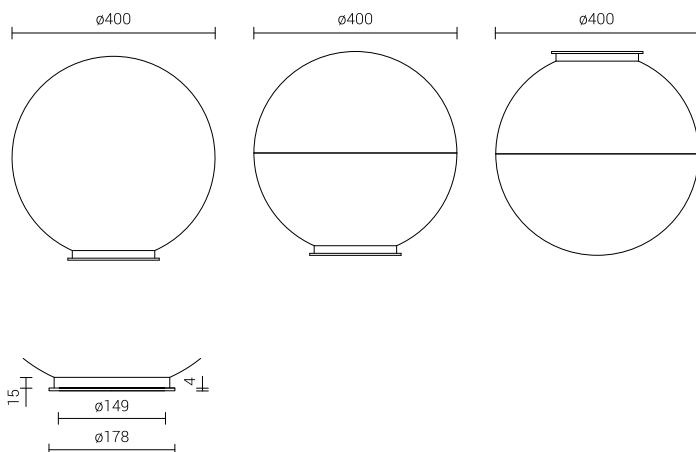

Sphere white 400 pc k-180

Code	Symbol	Colour	Material type	Luminaire types	Max power of luminaire	Lamp diffuser neck	Volume	Luminaire net weight
651170	Sphere white 400 pc k-180	White	PC	OP 400, OZ 400 (only upwards)	sodium and metal halide - 100W	180mm	0,07m ³	1,27kg
651168	Sphere white 400 pc-uv k-180	White	PC-UV	OP 400, OZ 400 (only upwards)	sodium and metal halide - 100W	180mm	0,07m ³	1,27kg
651171	Sphere white 400 pmma k-180	White	PMMA	OP 400, OZ 400 (only upwards)	sodium and metal halide - 100W	180mm	0,07m ³	0,94kg
670170	Sphere painted white 400 PC K-180 downwards	White	PC	OP 400	sodium and metal halide - 100W	180mm	0,07m ³	1,28kg
669170	Sphere painted white 400 pc k-180 upwards	White	PC	OP 400, OZ 400 (only upwards)	sodium and metal halide - 100W	180mm	0,07m ³	1,28kg
670171	Sphere painted white 400 PMMA K-180 downwards	White	PMMA	OP 400, OZ 400 (only upwards)	sodium and metal halide - 100W	180mm	0,07m ³	1,04kg
669171	Sphere painted white 400 pmma k-180 upwards	White	PMMA	OP 400	sodium and metal halide - 100W	180mm	0,07m ³	1,04kg
670172	Sphere painted transparent 400 PC K-180 downwards	Transparent	PC	OP 400	sodium and metal halide - 100W	180mm	0,07m ³	1,28kg
669172	Sphere painted transparent 400 PC K-180 upwards	Transparent	PC	OP 400, OZ 400 (only upwards)	sodium and metal halide - 100W	180mm	0,07m ³	1,28kg