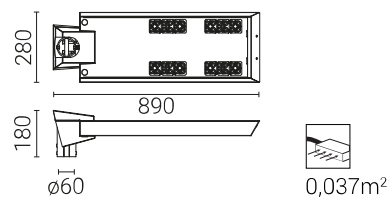

URSA LED ALFA 96W, 120W, 144W