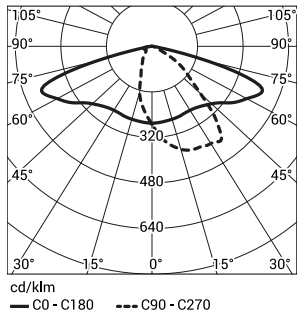

URSA LED ALFA

URSA LED ALFA 48W, 60W, 72W

URSA LED ALFA 96W, 120W, 144W

DW

ME

T2

T3

Luminaire URSA LED ALFA in standard has following functions of intelligent power supply:

- Connection to outside control system by DALI interface (operation of analog signal 1-10V as an option),
- Possibility of programming multistage dimming of luminaire, up to 5 intervals in the range of from 10 to 100% of nominal power,
- Temperature protection of LED module (from overheating) in case of unintentional luminaire operation during the,
- Regulation of power / luminous flux – the option of setting another value than the catalogue in the range of 30-100% of nominal one,

Acceptable quantity of luminaires URSA LED ALFA on one circuit, protected by:

Overcurrent switches MCB type B or C

Luminaire	Typ	2A	4A	6A	10A	16A	20A	25A
URSA LED ALFA 48, 60, 72W	B	1	2	4	6	11	13	17
	C	1	4	6	11	18	28	28
URSA LED ALFA 96, 120, 144W	B	1	1	3	5	8	12	12
	C	1	3	5	8	13	20	20

Fuse – type gG and GL

Luminaire	2A	4A	6A	10A	16A	20A	25A
URSA LED ALFA 48, 60, 72W	1	2	11	19	30	38	47
URSA LED ALFA 96, 120, 144W	1	1	6	19	15	19	24