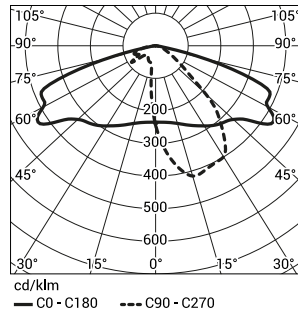

URSA LED ALFA

URSA LED ALFA 48W, 60W, 72W

URSA LED ALFA 96W, 120W, 144W

DW

ME

T2

T3

Luminaire URSA LED ALFA in standard has following functions of intelligent power supply:

- Connection to outside control system by DALI interface (operation of analog signal 1-10V as an option),
- Possibility of programming multistage dimming of luminaire, up to 5 intervals in the range of from 10 to 100% of nominal power,
- Temperature protection of LED module (from overheating) in case of unintentional luminaire operation during the,
- Regulation of power / luminous flux – the option of setting another value than the catalogue in the range of 30-100% of nominal one,

Acceptable quantity of luminaires URSA LED ALFA on one circuit, protected by:

Overcurrent switches MCB type B or C

Luminaire	Typ	2A	4A	6A	10A	16A	20A	25A
URSA LED ALFA 48, 60, 72W	B	1	2	4	6	11	13	17
	C	1	4	6	11	18	28	28
URSA LED ALFA 96, 120, 144W	B	1	1	3	5	8	12	12
	C	1	3	5	8	13	20	20

Fuse – type gG and GL

Luminaire	2A	4A	6A	10A	16A	20A	25A
URSA LED ALFA 48, 60, 72W	1	2	11	19	30	38	47
URSA LED ALFA 96, 120, 144W	1	1	6	19	15	19	24