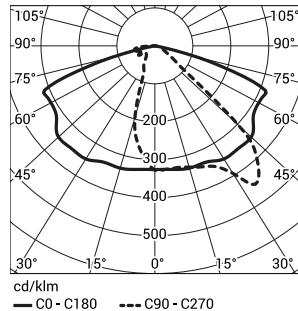

URSA LED ALFA

URSA LED ALFA 48W, 60W, 72W

URSA LED ALFA 96W, 120W, 144W

DW

ME

T2

T3

Luminaire URSA LED ALFA in standard has following functions of intelligent power supply:

- Connection to outside control system by DALI interface (operation of analog signal 1-10V as an option),
- Possibility of programming multistage dimming of luminaire, up to 5 intervals in the range of from 10 to 100% of nominal power,
- Temperature protection of LED module (from overheating) in case of unintentional luminaire operation during the,
- Regulation of power / luminous flux – the option of setting another value than the catalogue in the range of 30-100% of nominal one,

Acceptable quantity of luminaires URSA LED ALFA on one circuit, protected by:

Overcurrent switches MCB type B or C

Luminaire	Typ	2A	4A	6A	10A	16A	20A	25A
URSA LED ALFA 48, 60, 72W	B	1	2	4	6	11	13	17
	C	1	4	6	11	18	28	28
URSA LED ALFA 96, 120, 144W	B	1	1	3	5	8	12	12
	C	1	3	5	8	13	20	20

Fuse – type gG and GL

Luminaire	2A	4A	6A	10A	16A	20A	25A
URSA LED ALFA 48, 60, 72W	1	2	11	19	30	38	47
URSA LED ALFA 96, 120, 144W	1	1	6	19	15	19	24