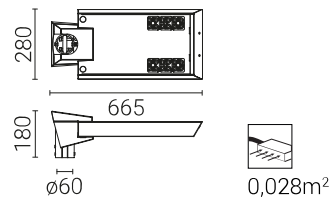

URSA LED ALFA

URSA LED ALFA 48W, 60W, 72W