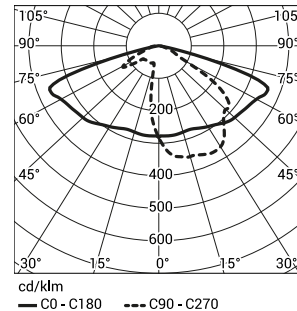

Luminaire URSA LED ALFA in standard has following functions of intelligent power supply:

- Connection to outside control system by DALI interface (operation of analog signal 1-10V as an option),
- Possibility of programming multistage dimming of luminaire, up to 5 intervals in the range of from 10 to 100% of nominal power,
- Temperature protection of LED module (from overheating) in case of unintentional luminaire operation during the,
- Regulation of power / luminous flux – the option of setting another value than the catalogue in the range of 30-100% of nominal one,

Acceptable quantity of luminaires URSA LED ALFA on one circuit, protected by:

Overcurrent switches MCB type B or C

Luminaire	Typ	2A	4A	6A	10A	16A	20A	25A
URSA LED ALFA 48, 60, 72W	B	1	2	4	6	11	13	17
	C	1	4	6	11	18	28	28
URSA LED ALFA 96, 120, 144W	B	1	1	3	5	8	12	12
	C	1	3	5	8	13	20	20

Fuse – type gG and GL

Luminaire	2A	4A	6A	10A	16A	20A	25A
URSA LED ALFA 48, 60, 72W	1	2	11	19	30	38	47
URSA LED ALFA 96, 120, 144W	1	1	6	19	15	19	24