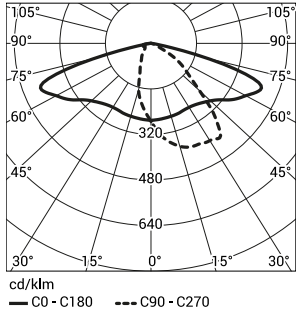

URSA LED

DW

Luminaire URSA LED in standard has following functions of intelligent power supply:

- Connection to outside control system by DALI interface (operation of analog signal 1-10V as an option),
- Possibility of programming multistage dimming of luminaire, up to 5 intervals in the range of from 10 to 100% of nominal power,
- Temperature protection of LED module (from overheating) in case of unintentional luminaire operation during the,
- Regulation of power / luminous flux – the option of setting another value than the catalogue in the range of 30-100% of nominal one,

Acceptable quantity of luminaires URSA LED on one circuit, protected by:

Overcurrent switches MCB type B or C

Luminaire	Typ	2A	4A	6A	10A	16A	20A	25A
URSA LED 48, 60, 72W	B	1	2	4	6	11	13	17
	C	1	4	6	11	18	28	28
URSA LED 96, 120, 144W	B	1	1	3	5	8	12	12
	C	1	3	5	8	13	20	20

Fuse – type gG and GL

Luminaire	2A	4A	6A	10A	16A	20A	25A
URSA LED 48, 60, 72W	1	2	11	19	30	38	47
URSA LED 96, 120, 144W	1	1	6	19	15	19	24