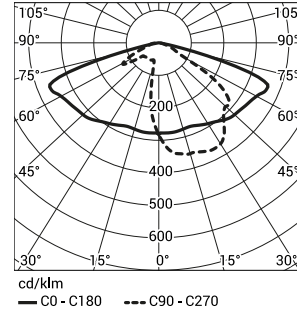

T3

Luminaire URSA LED in standard has following functions of intelligent power supply:

- Connection to outside control system by DALI interface (operation of analog signal 1-10V as an option),
- Possibility of programming multistage dimming of luminaire, up to 5 intervals in the range of from 10 to 100% of nominal power,
- Temperature protection of LED module (from overheating) in case of unintentional luminaire operation during the,
- Regulation of power / luminous flux – the option of setting another value than the catalogue in the range of 30-100% of nominal one,

Acceptable quantity of luminaires URSA LED on one circuit, protected by:

Overcurrent switches MCB type B or C

Luminaire	Typ	2A	4A	6A	10A	16A	20A	25A
URSA LED 48, 60, 72W	B	1	2	4	6	11	13	17
	C	1	4	6	11	18	28	28
URSA LED 96, 120, 144W	B	1	1	3	5	8	12	12
	C	1	3	5	8	13	20	20

Fuse – type gG and GL

Luminaire	2A	4A	6A	10A	16A	20A	25A
URSA LED 48, 60, 72W	1	2	11	19	30	38	47
URSA LED 96, 120, 144W	1	1	6	19	15	19	24