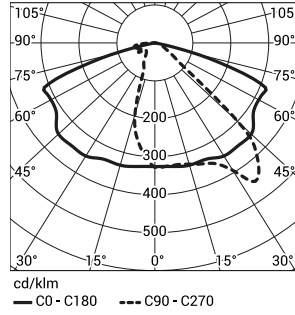

URSA LED

ME

Luminaire URSA LED in standard has following functions of intelligent power supply:

- Connection to outside control system by DALI interface (operation of analog signal 1-10V as an option),
- Possibility of programming multistage dimming of luminaire, up to 5 intervals in the range of from 10 to 100% of nominal power,
- Temperature protection of LED module (from overheating) in case of unintentional luminaire operation during the,
- Regulation of power / luminous flux – the option of setting another value than the catalogue in the range of 30-100% of nominal one,

Acceptable quantity of luminaires URSA LED on one circuit, protected by:

Overcurrent switches MCB type B or C

Luminaire	Typ	2A	4A	6A	10A	16A	20A	25A
URSA LED 48, 60, 72W	B	1	2	4	6	11	13	17
	C	1	4	6	11	18	28	28
URSA LED 96, 120, 144W	B	1	1	3	5	8	12	12
	C	1	3	5	8	13	20	20

Fuse – type gG and GL

Luminaire	2A	4A	6A	10A	16A	20A	25A
URSA LED 48, 60, 72W	1	2	11	19	30	38	47
URSA LED 96, 120, 144W	1	1	6	19	15	19	24