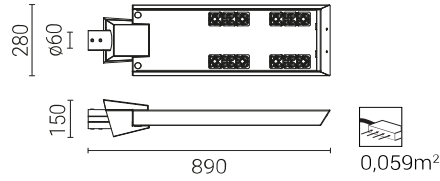

URSA LED 96W, 120W, 144W