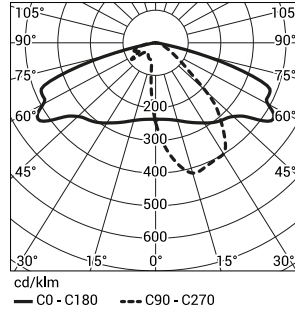

URSA LED

T2

Luminaire URSA LED in standard has following functions of intelligent power supply:

- Connection to outside control system by DALI interface (operation of analog signal 1-10V as an option),
- Possibility of programming multistage dimming of luminaire, up to 5 intervals in the range of from 10 to 100% of nominal power,
- Temperature protection of LED module (from overheating) in case of unintentional luminaire operation during the,
- Regulation of power / luminous flux – the option of setting another value than the catalogue in the range of 30-100% of nominal one,

Acceptable quantity of luminaires URSA LED on one circuit, protected by:

Overcurrent switches MCB type B or C

Luminaire	Typ	2A	4A	6A	10A	16A	20A	25A
URSA LED 48, 60, 72W	B	1	2	4	6	11	13	17
	C	1	4	6	11	18	28	28
URSA LED 96, 120, 144W	B	1	1	3	5	8	12	12
	C	1	3	5	8	13	20	20

Fuse – type gG and GL

Luminaire	2A	4A	6A	10A	16A	20A	25A
URSA LED 48, 60, 72W	1	2	11	19	30	38	47
URSA LED 96, 120, 144W	1	1	6	19	15	19	24