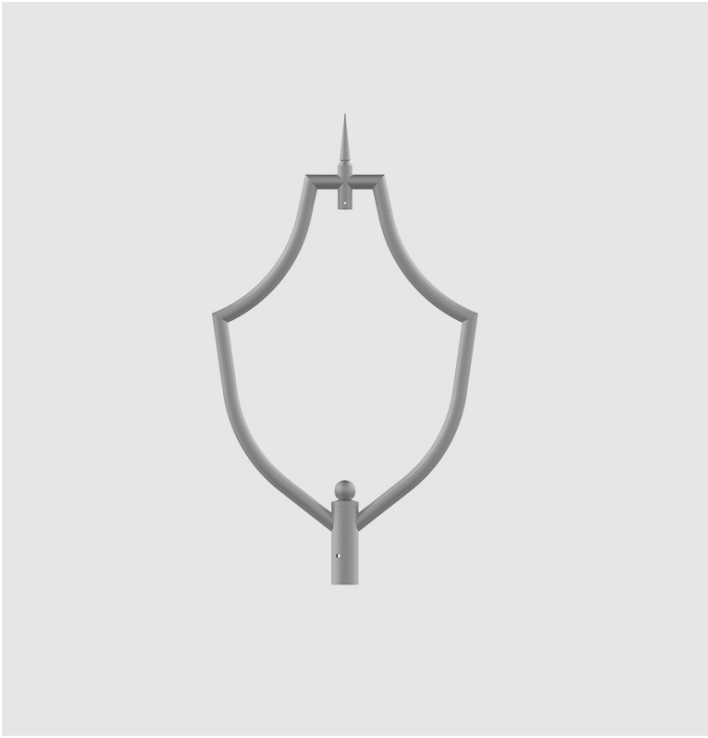

Aluminium extension arms WA-4

Anodising: 10 colours, each with possibility of chemical brightening

Finish: grinded, anodised aluminium

Packing: sleeve material

CE certificate : valid for use on poles manufactured by ROSA company

Code	Symbol	Purpose	Number of arms	Extension arm effective projected area	Approximate unit volume	Luminaire mounting diameter	Weight
471040	WA-4	–	1	0,13m ²	0,048m ³	ø42mm	3,9kg